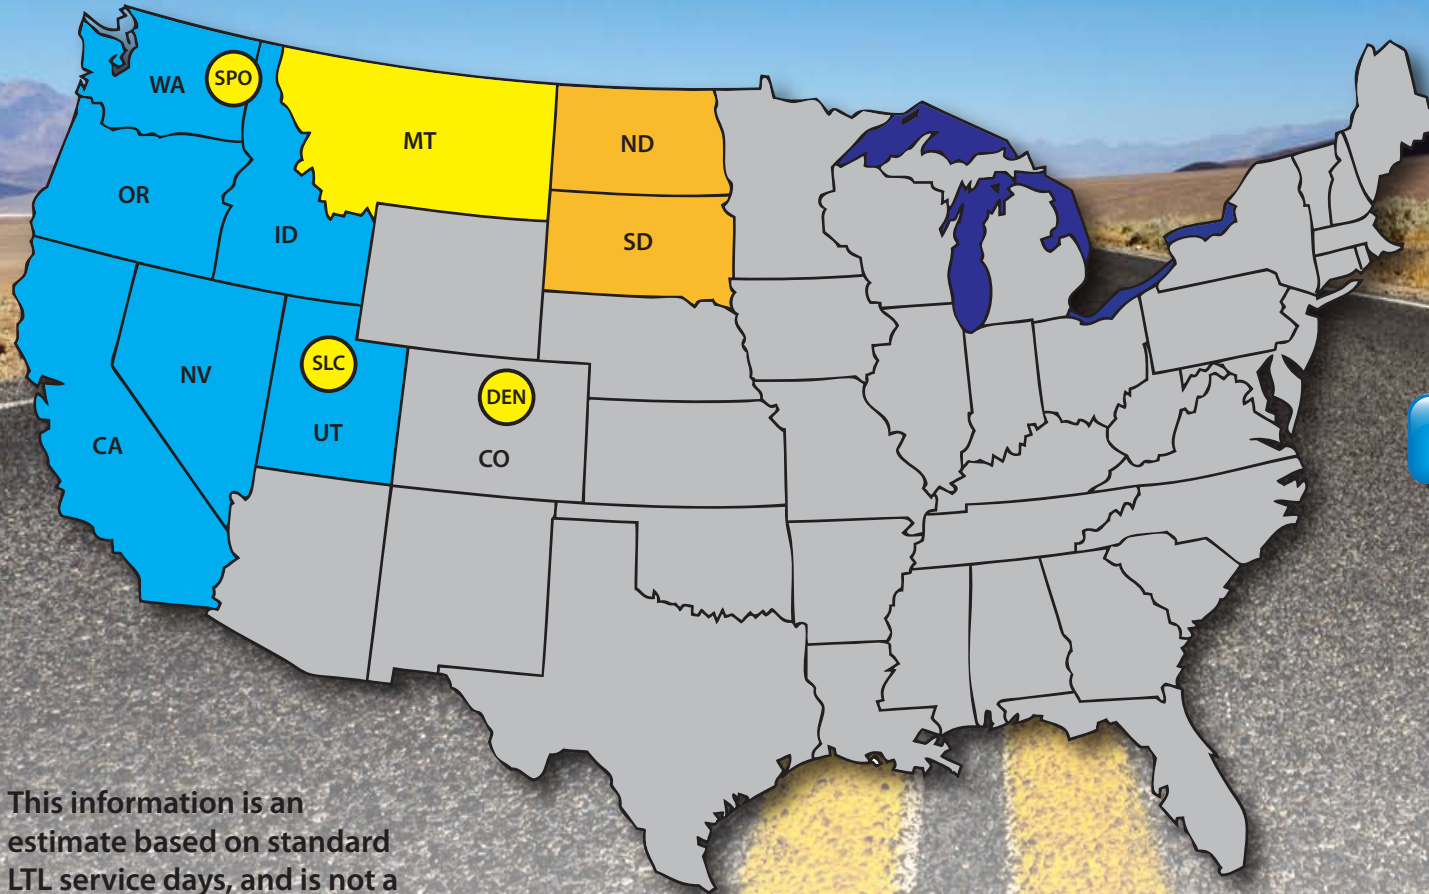

Call Us Today
(303) 227-0333
or go to

www.mtsfreight.com

The Easy Way To:

- Get Rate Quotes
- Track Shipments
- Contact MTS Employees
- Download Forms

And Much More!

This information is an estimate based on standard LTL service days, and is not a guarantee of transit times.

 1-2 Days  2-3 Days  2-4 Days