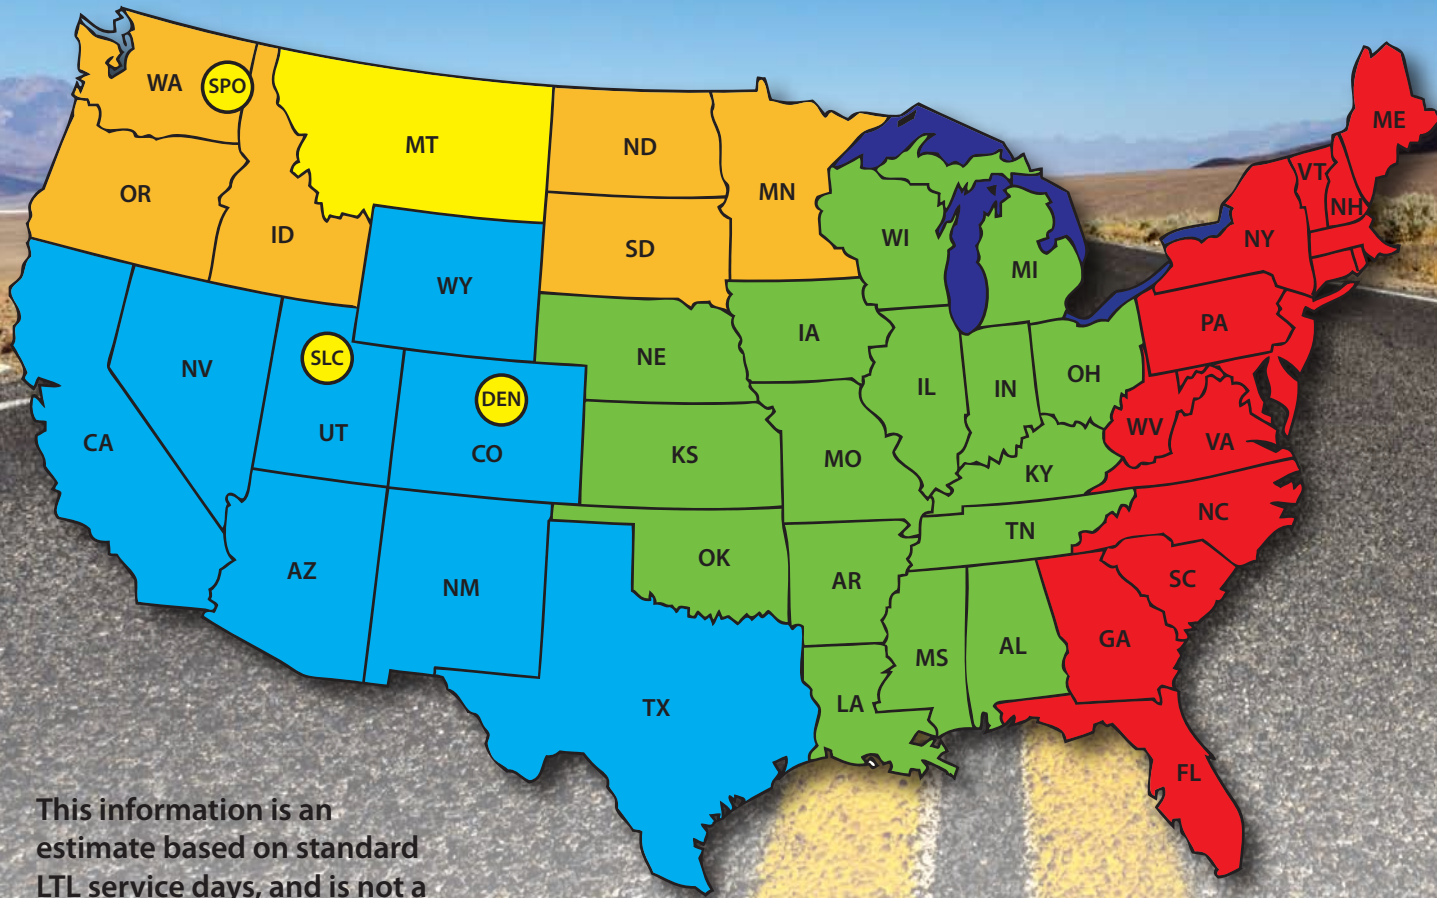

# MTS FREIGHT

*A Mergenthaler Company*

# Transit Times

**Call Us Today**

- Billings** (406) 655-4964
- Bozeman** (406) 388-5711
- Butte** (406) 442-4356
- Glendive** (406) 655-4964
- Great Falls** (406) 727-6959
- Havre** (406) 727-6959
- Helena** (406) 442-4356
- Kalispell** (406) 257-8570
- Lewistown** (406) 727-6959
- Missoula** (406) 549-8590

This information is an estimate based on standard LTL service days, and is not a guarantee of transit times.

- 1-2 Days
- 2-3 Days
- 2-4 Days
- 4-5 Days
- 5-7 Days

or go to

[www.mtsfreight.com](http://www.mtsfreight.com)