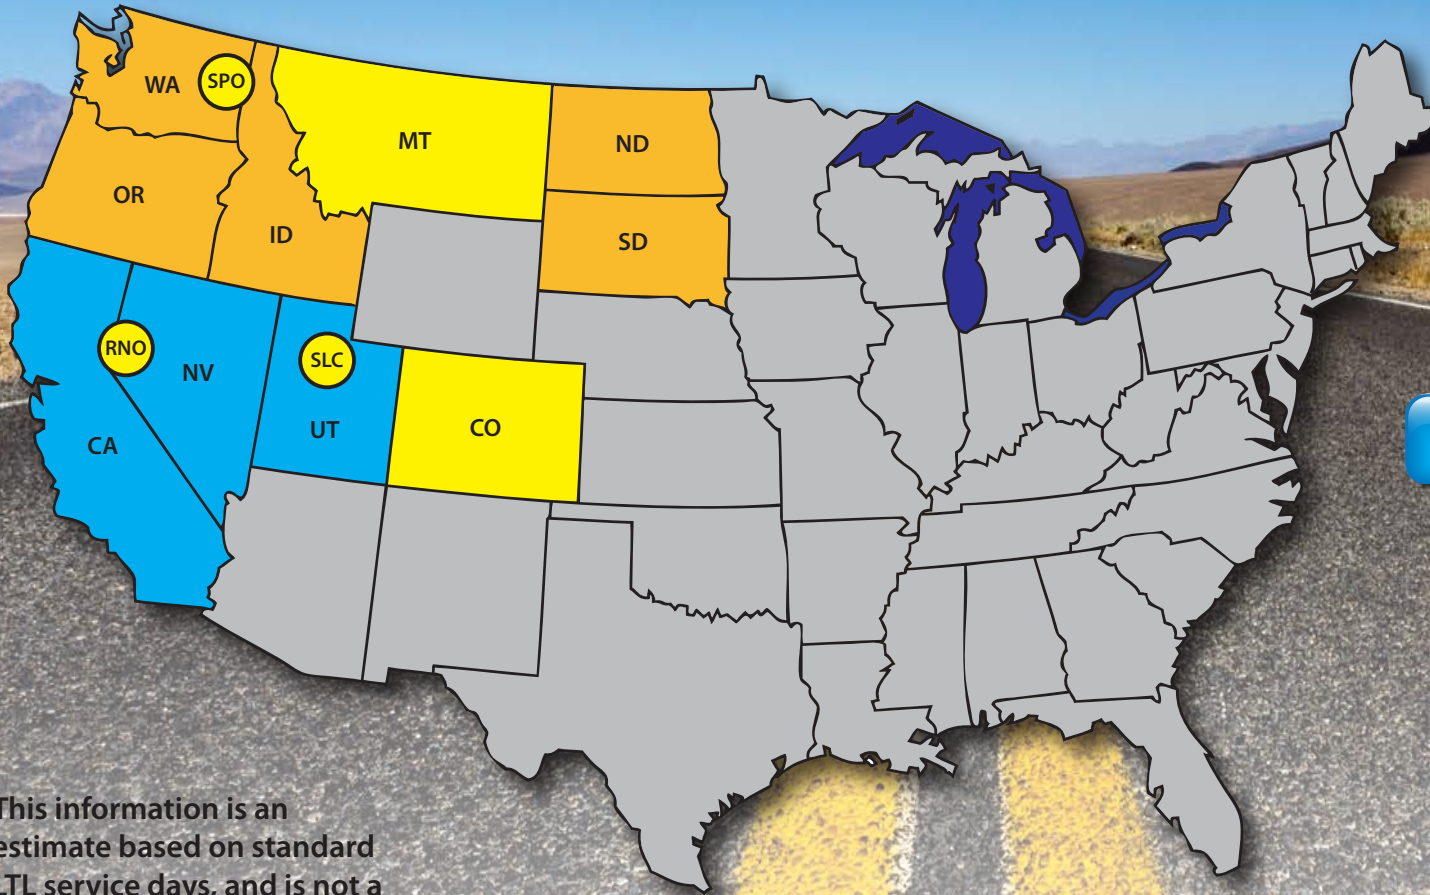

# MTS FREIGHT

*A Mergenthaler Company*

# Transit Times

Call Us Today  
(801) 975-1271  
or go to

[www.mtsfreight.com](http://www.mtsfreight.com)

*The Easy Way To:*

- Get Rate Quotes
- Track Shipments
- Contact MTS Employees
- Download Forms

*And Much More!*

This information is an estimate based on standard LTL service days, and is not a guarantee of transit times.

 1-2 Days  2-3 Days  2-4 Days